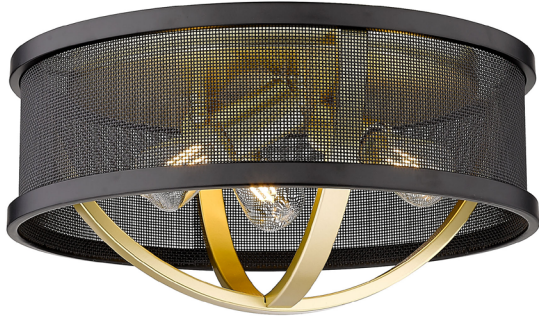

COLSON OG

3167-FM15 OG-BLK

UPC: 844375083103

Flush Mount - 15" (with Shade)

Colson is a collection of transitional and industrial-chic fixtures. Ideal for lofts, farmhouses and contemporary interiors, curvaceous arms sit inside simple round frames. The collection is extensive with ceiling fixtures. Fixtures may be purchased with or without metal mesh shades. The optional shades shield the exposed bulbs of these elemental fixtures. The fixtures are available in four finishes: a soft Pewter, dark Etruscan Bronze, smooth Matte Black, and stunning Olympic Gold to suit your tastes. This 15" flushmount is approved for damp locations.

Fixture Finish:	Olympic Gold	
Glass/Shade Finish:	Matte Black Shade	
Materials:	Steel	Steel
Fixture Width:	15"	38.1cm
Fixture Height:	7.25"	18.415cm
Min - Max Height:		
Glass Diameter:	15"	38.1cm
Glass Height:	4.75"	12.065cm
Canopy/Backplate:	11.875"W x 1.125"E	30.1625cm W x 2.8575cm E
Chain:	N/A	
Rod:	N/A	
Wire:	8"	20.32cm
Bulb Type:	Incandescent, Type A	
Wattage:	3 x 60W(M)	
Voltage:	120	
Install Position:		
Approved Location:	Damp Location	

Sloped Ceiling:	No
ADA:	No
Close-to-ceiling:	Yes
Bulbs Included:	No
Dimmable:	Yes

- Transitional design
- Simple, elemental shape
- Available in a number of frame and shade finishes